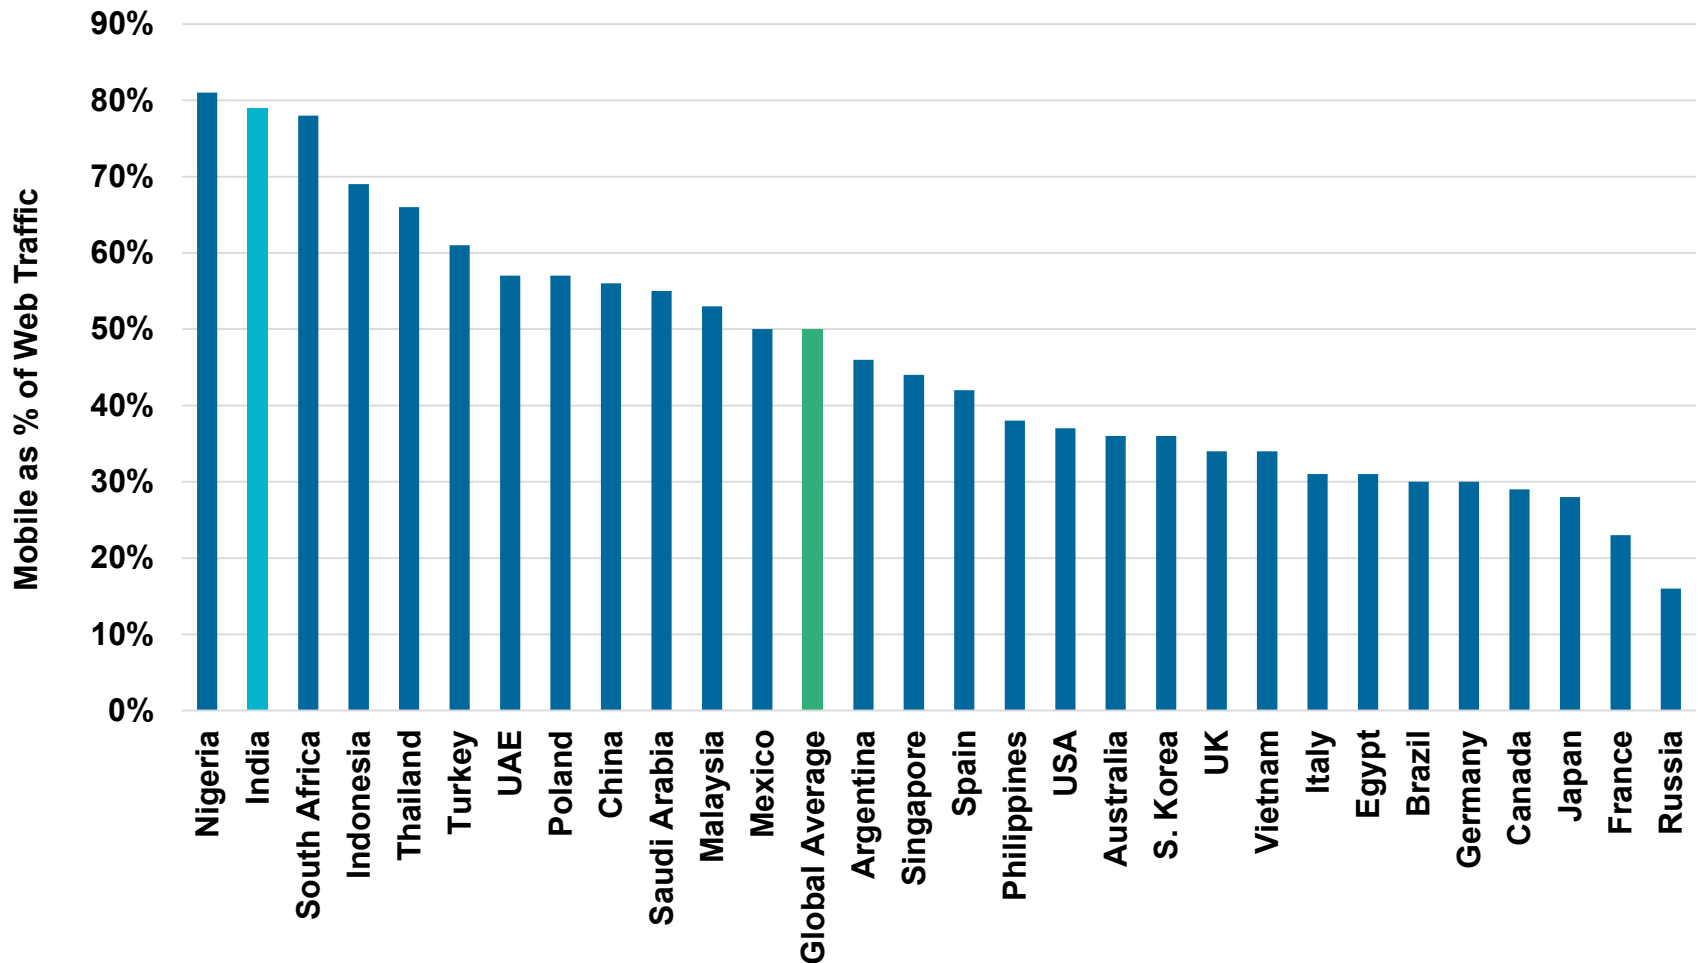

India Mobile Usage = A Global Leader vs. Desktop Usage ~80% of Internet Usage on Mobiles

Mobile Share of Web Traffic, 1/17

Source: Hootsuite, Statcounter, 1/17.